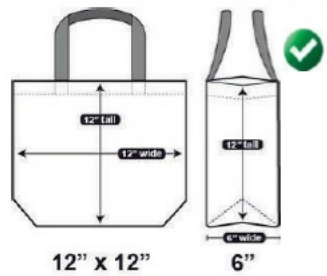

BE CLEAR

ON GAME DAY SAFETY

NORCROSS
HIGH SCHOOL

Approved

CLEAR BAG
Plastic or Vinyl
Does NOT exceed 12" x 6" x 12"

DIAPER BAG

PLASTIC BAG
1-Gallon, Clear, Re-sealable

CAMERA BAG

SMALL CLUTCH
With or without strap
Approximately the size of a hand - does NOT exceed 4.5" x 6.5"

**All bags are subject to search.*

Not Permitted

Only students from Norcross HS, Paul Duke STEM HS, and the visiting team's high school will be admitted into the game unless they are with a parent or guardian.