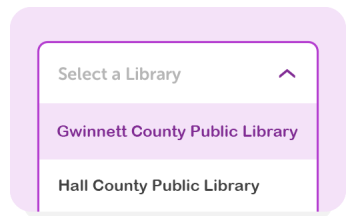

## Link your school and library Beanstack profiles!

Make sure all your logged reading counts at your library too. That means more challenges, badges, and achievements—with less work!

1

**Sign in to your school  
Beanstack account.**

2

**Find the Link  
Profile button.**

3

**Select your library  
and log in.**

4

**Your profiles  
are linked!**