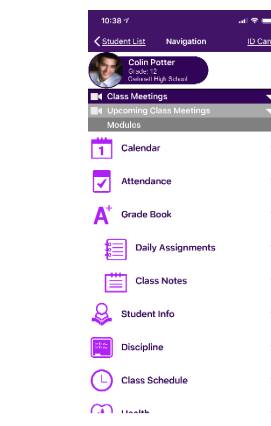

What can I see?

In ParentVUE, find your student's schedule, grades, assignments, and more!

Gwinnett County Public Schools
437 Old Peachtree Rd., NW
Suwanee, GA 30024-2978
678-301-6000
www.gcpsk12.org