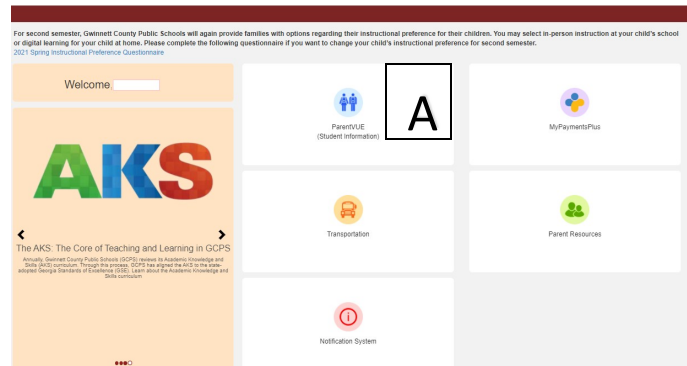

Where can I find my student's Spring 2021 Instructional Preference Confirmation?

- Log into the Parent Portal (www.gcpsk12.org) and select the ParentVUE tile (A)
- Select the Student Info Tab (B)
- Spring 2021 Instructional Preference (C) updated daily from the questionnaire
- The questionnaire will close at 11:59 pm on November 15, 2020.

Access the Parent Portal via the GCPS website