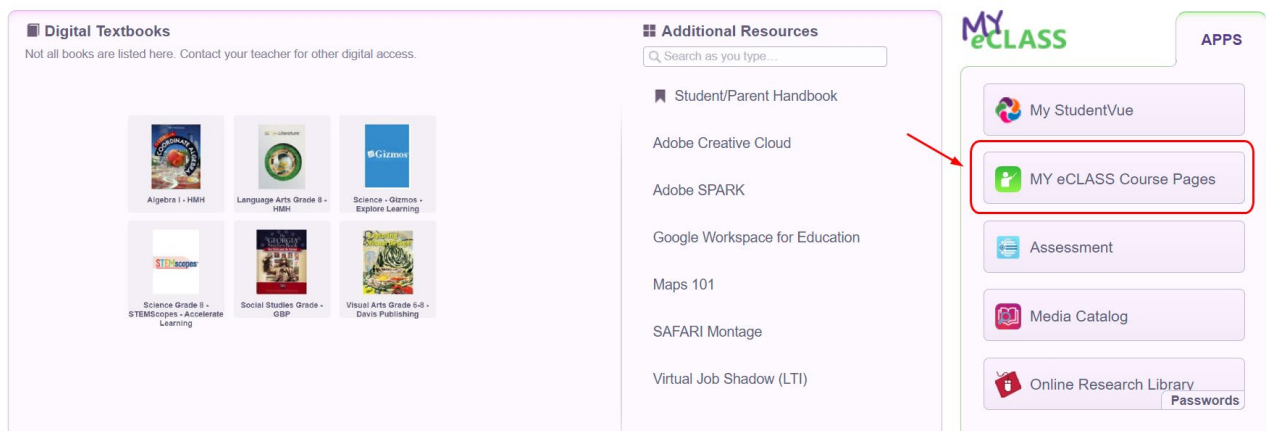

## Steps for logging into Zoom:

1. Log into **My eCLASS** <https://publish.gwinnett.k12.ga.us/gcps/home/gcpslogin>
2. Click on the **Google Workspace for Education** link

3. Open a **new web window** and type in <https://zoom.us/signin>
4. Scroll down the page and select **Sign In with Google**. Select your **GCPS Gmail** from the popup box

5. Open the **My eCLASS Course Pages**, Find the teacher's page, and click on the **Zoom** link to join the class

- **Additional technology assistance** - <https://tinyurl.com/y5rdyx5h>