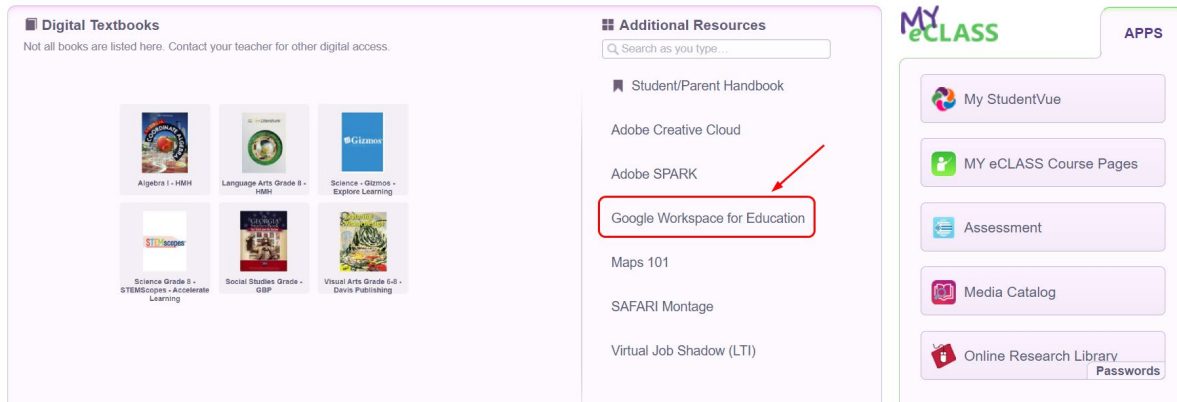

# How to Log Into Zoom (Quick Guide)

## Steps for logging into Zoom:

1. Log into **My eCLASS** <https://publish.gwinnett.k12.ga.us/gcps/home/gcpslogin>
2. Click on the **Google Workspace for Education** link

3. Open a **new web window** and type in <https://zoom.us/signin>
4. Scroll down the page and select **Sign In with Google**. Select your **GCPS Gmail** from the popup box