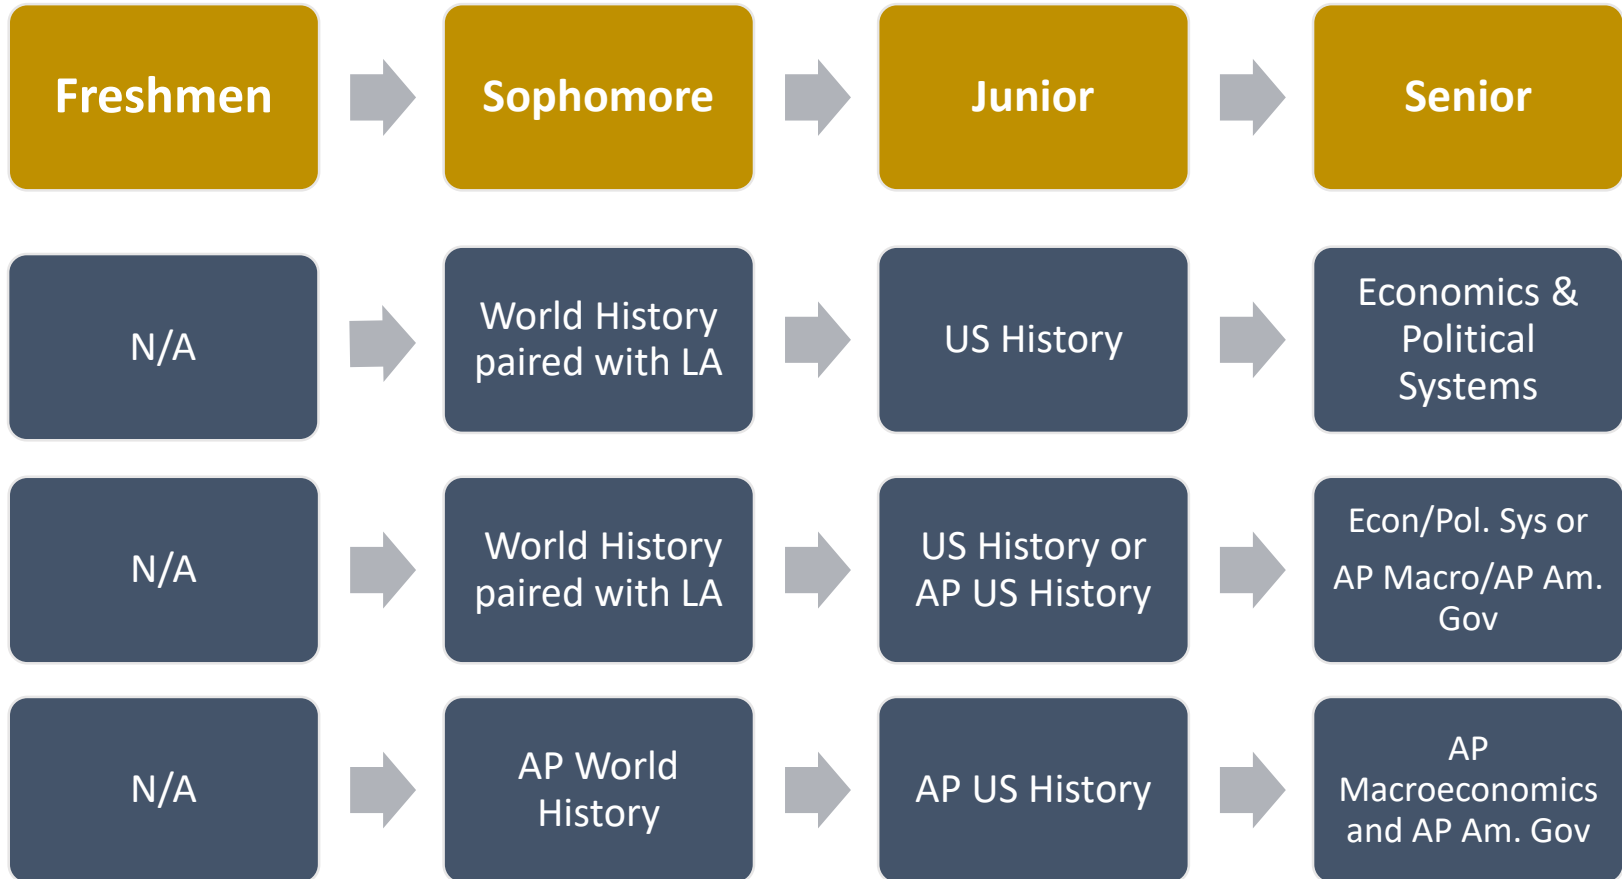

Paul Duke STEM Social Studies Sequence

2020-2021 SY

Social Studies Electives
2020-2021 SY

Sociology and Psychology
AP Psychology
AP U.S. History

AP World History
AP European History