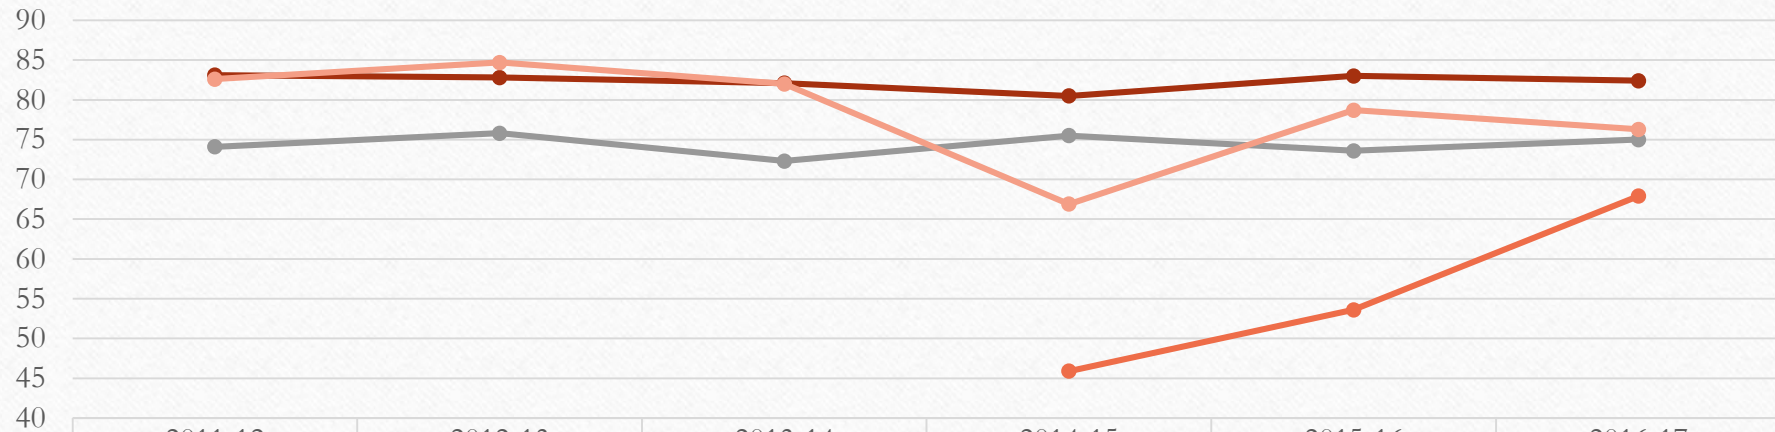

2012-17 CCRPI

	2011-12	2012-13	2013-14	2014-15	2015-16	2016-17
GCPS	83.1	82.8	82.1	80.5	83	82.4
State	74.1	75.8	72.3	75.5	73.6	75
New Life	82.6	84.7	82	66.9	78.7	76.3
North Metro				45.9	53.6	67.9

● GCPS
● State
● New Life
● North Metro