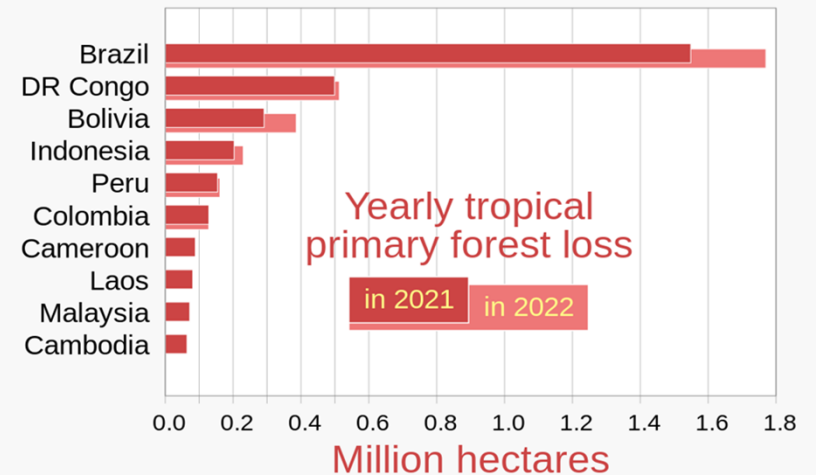

What's Going on

Rainforests are in danger because of humans. People cut down trees for wood, they pollute the environment with smog, and they destroy the trees just because they want the wood. We think that rainforests are very important, and they are.

We wanted to help the environment by donating to a foundation that helps the rainforest. That way we can help replenish the carbon cycle and climate change.